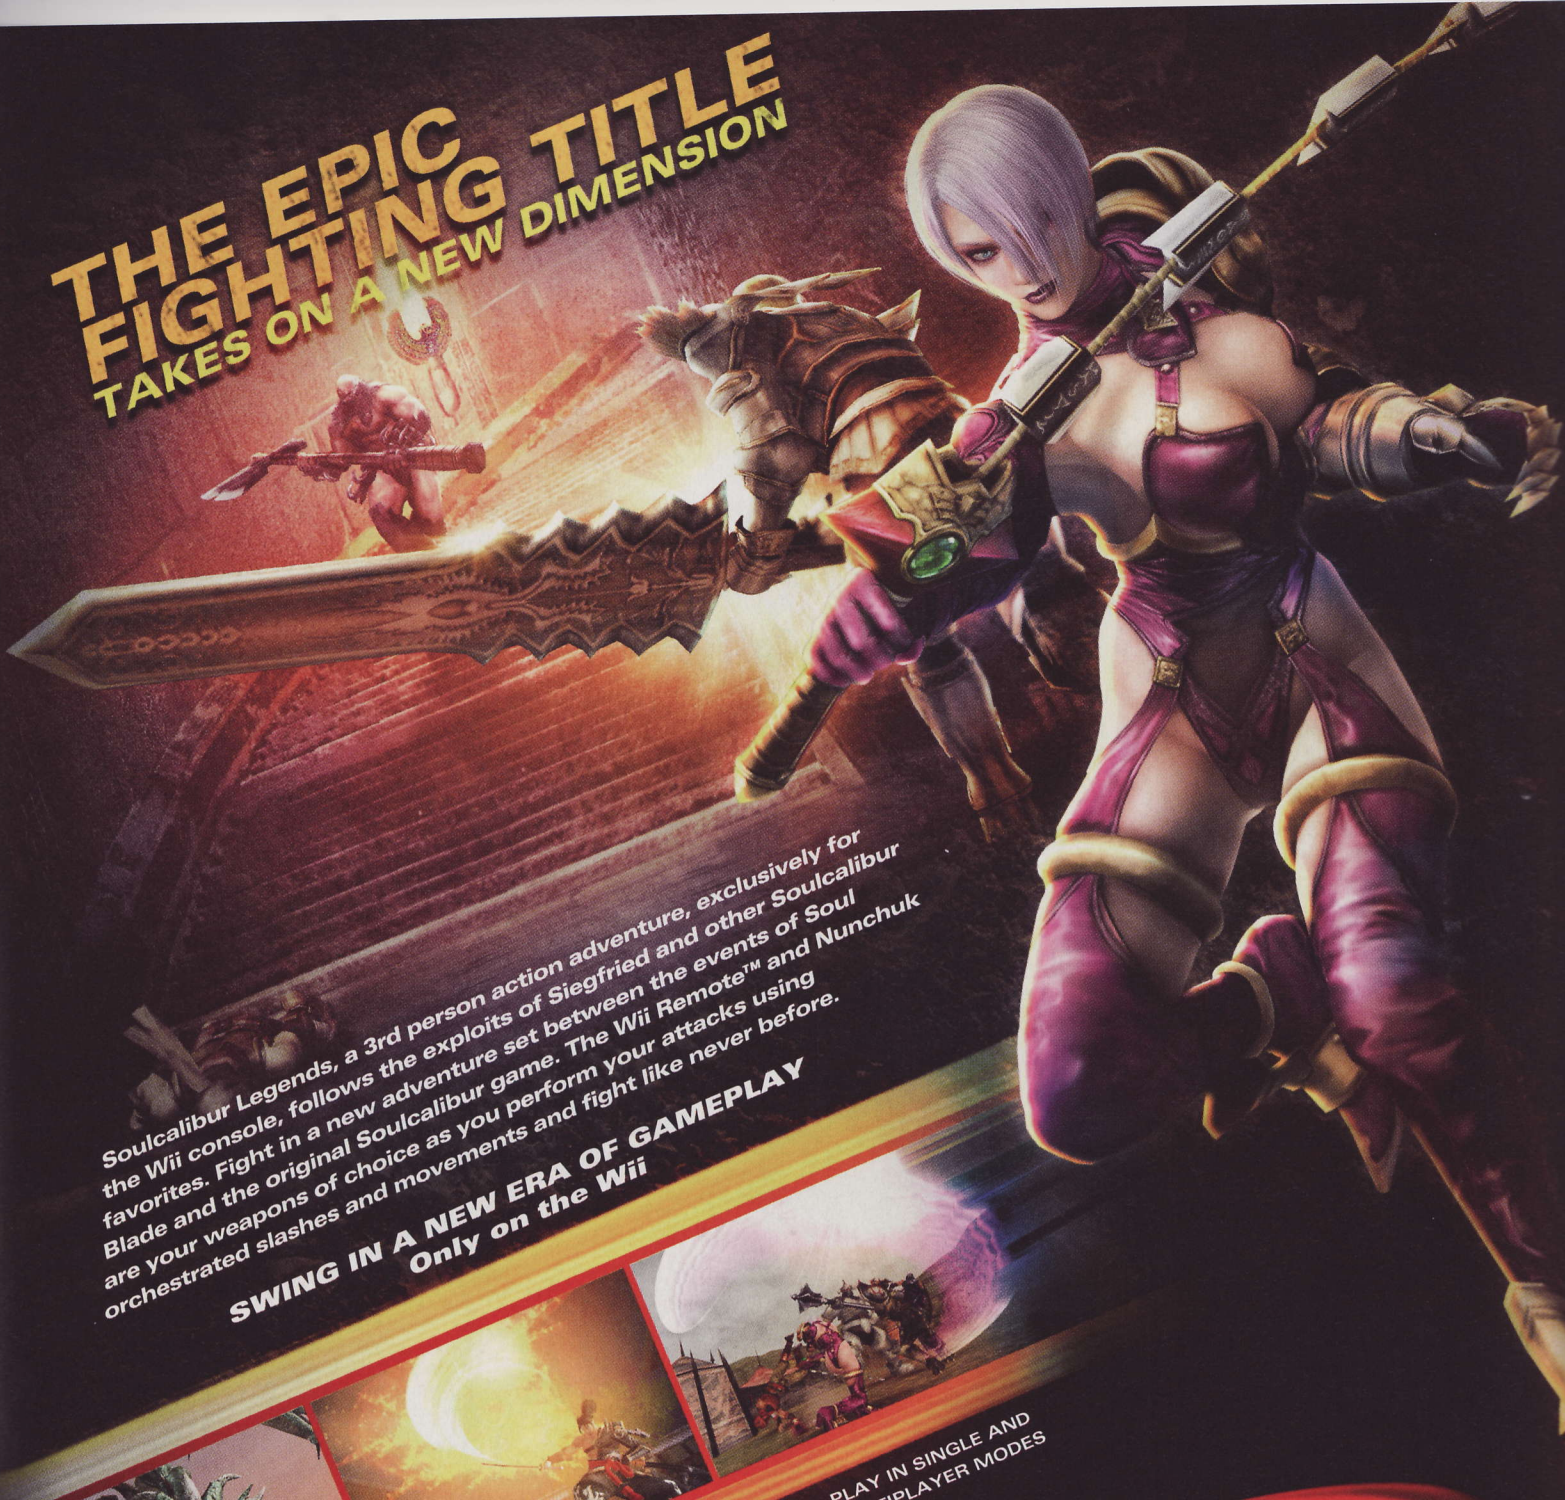

**THE EPIC FIGHTING TITLE TAKES ON A NEW DIMENSION**

Soulcalibur Legends, a 3rd person action adventure, exclusively for the Wii console, follows the exploits of Siegfried and other Soulcalibur favorites. Fight in a new adventure set between the events of Soul Blade and the original Soulcalibur game. The Wii Remote™ and Nunchuk are your weapons of choice as you perform your attacks using orchestrated slashes and movements and fight like never before.

**SWING IN A NEW ERA OF GAMEPLAY**  
Only on the Wii

FIGHT AGAINST LARGE SCALE ENEMIES

FIGHT AS YOUR FAVORITE SOULCALIBUR CHARACTERS IN IMMERSIVE ACTION

PLAY IN SINGLE AND MULTIPLAYER MODES

**SOULCALIBUR Legends™**